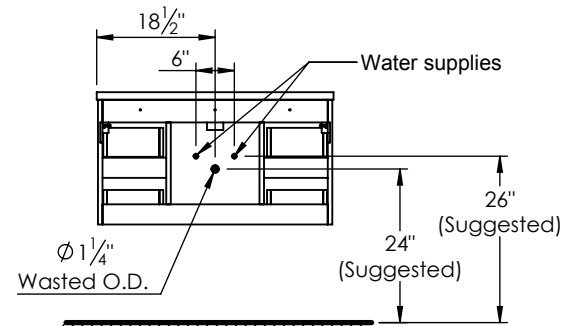

SPEC SHEET

PRODUCT DESCRIPTION

- Adams 37 wall mount cabinet
- Available in Espresso (40), Metal Gray (45), Matt White (50) and Light Coffee (60) finish
- Cabinet is fully assembled
- Features a concealed drawer
- Hardwood Plywood box construction
- Soft close doors and drawer
- Blum wall hung system
- Solid Surface counter top with integrated basin and infinity drain in Matt White
- Drain assembly and 10" drain tail included
- Basin depth is 3 1/2"
- Nominal Dimensions:

Width: 37"
Depth: 22.25"
Height: 36" (hung height)

ROUGHING-IN DIMENSIONS

TOP VIEW

BACK VIEW

FRONT VIEW

SIDE VIEW