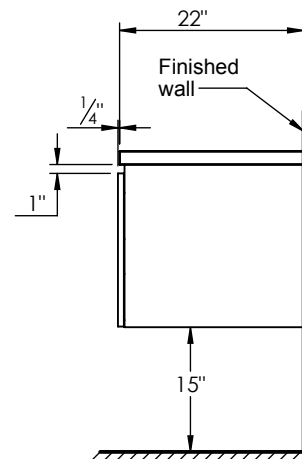

SPEC SHEET

PRODUCT DESCRIPTION

- Adams 37 wall mount cabinet
- Available in Espresso (40), Metal Gray (45), Matt White (50) and Light Coffee (60) finish
- Cabinet is fully assembled
- Features a concealed drawer
- Hardwood Plywood box construction
- Soft close doors and drawer
- Blum wall hung system
- Solid Surface counter top with integrated basin and infinity drain in Matt White
- Drain assembly and 10" drain tail included
- Basin depth is 3 1/2"
- Nominal Dimensions:

Width: 37"
Depth: 22.25"
Height: 36" (hung height)

ROUGHING-IN DIMENSIONS

TOP VIEW

BACK VIEW

FRONT VIEW

SIDE VIEW