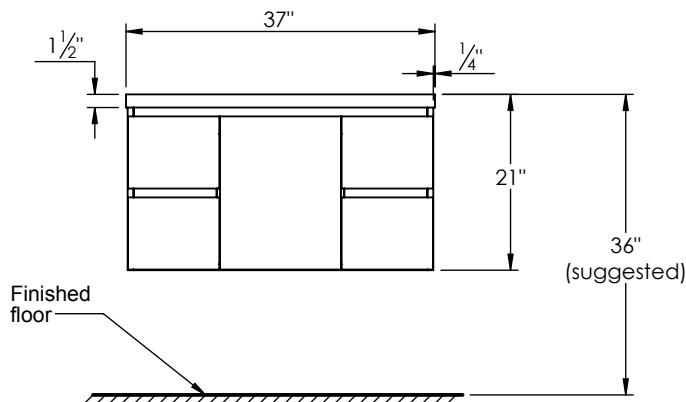

SPEC SHEET

PRODUCT DESCRIPTION

- Adams 37 wall mount cabinet
- Available in Espresso (40), Metal Gray (45), Matt White (50) and Light Coffee (60) finish
- Cabinet is fully assembled
- Features a concealed drawer
- Hardwood Plywood box construction
- Soft close doors and drawer
- Blum wall hung system
- Solid Surface counter top with integrated basin and infinity drain in Matt White
- Drain assembly and 10" drain tail included
- Basin depth is 3 1/2"
- Nominal Dimensions:

Width: 37"
Depth: 22.25"
Height: 36" (hung height)

ROUGHING-IN DIMENSIONS

TOP VIEW

BACK VIEW

FRONT VIEW

SIDE VIEW