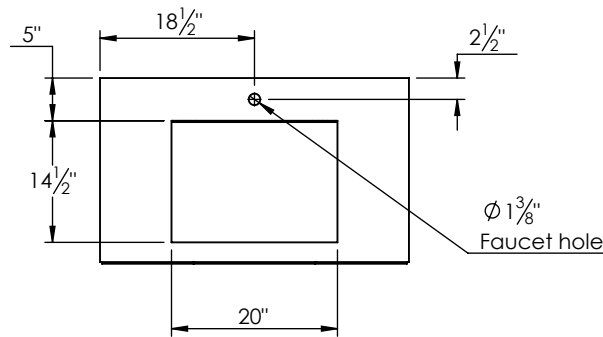

SPEC SHEET

PRODUCT DESCRIPTION

- Adams 37 wall mount cabinet
- Available in Espresso (40), Metal Gray (45), Matt White (50) and Light Coffee (60) finish
- Cabinet is fully assembled
- Features a concealed drawer
- Hardwood Plywood box construction
- Soft close doors and drawer
- Blum wall hung system
- Solid Surface counter top with integrated basin and infinity drain in Matt White
- Drain assembly and 10" drain tail included
- Basin depth is 3 1/2"
- Nominal Dimensions:

Width: 37"
Depth: 22.25"
Height: 36" (hung height)

ROUGHING-IN DIMENSIONS

TOP VIEW

BACK VIEW

FRONT VIEW

SIDE VIEW