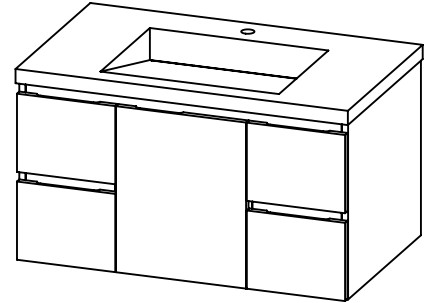

SPEC SHEET

PRODUCT DESCRIPTION

- Adams 37 wall mount cabinet
- Available in Espresso (40), Metal Gray (45), Matt White (50) and Light Coffee (60) finish
- Cabinet is fully assembled
- Features a concealed drawer
- Hardwood Plywood box construction
- Soft close doors and drawer
- Blum wall hung system
- Solid Surface counter top with integrated basin and infinity drain in Matt White
- Drain assembly and 10" drain tail included
- Basin depth is 3 1/2"
- Nominal Dimensions:

Width: 37"
Depth: 22.25"
Height: 36" (hung height)

ROUGHING-IN DIMENSIONS

TOP VIEW

BACK VIEW

FRONT VIEW

SIDE VIEW