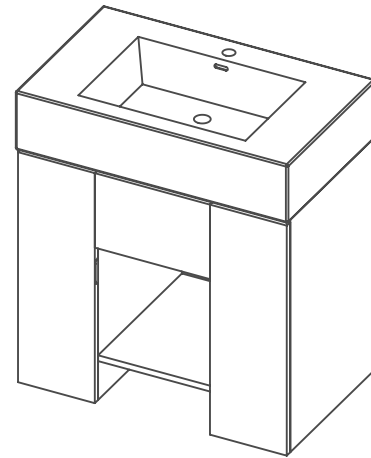

SPEC SHEET

PRODUCT DESCRIPTION

- Wood base in Espresso or Mahogany
- One piece porcelain top with integrated lavatory
- With overflow
- Bottom wood shelf
- Single hole faucet drilling
- Soft closing doors and drawer
- Nominal Dimensions:

Width: 32"
Depth: 20"
Height: 35.5"

ROUGHING-IN DIMENSIONS